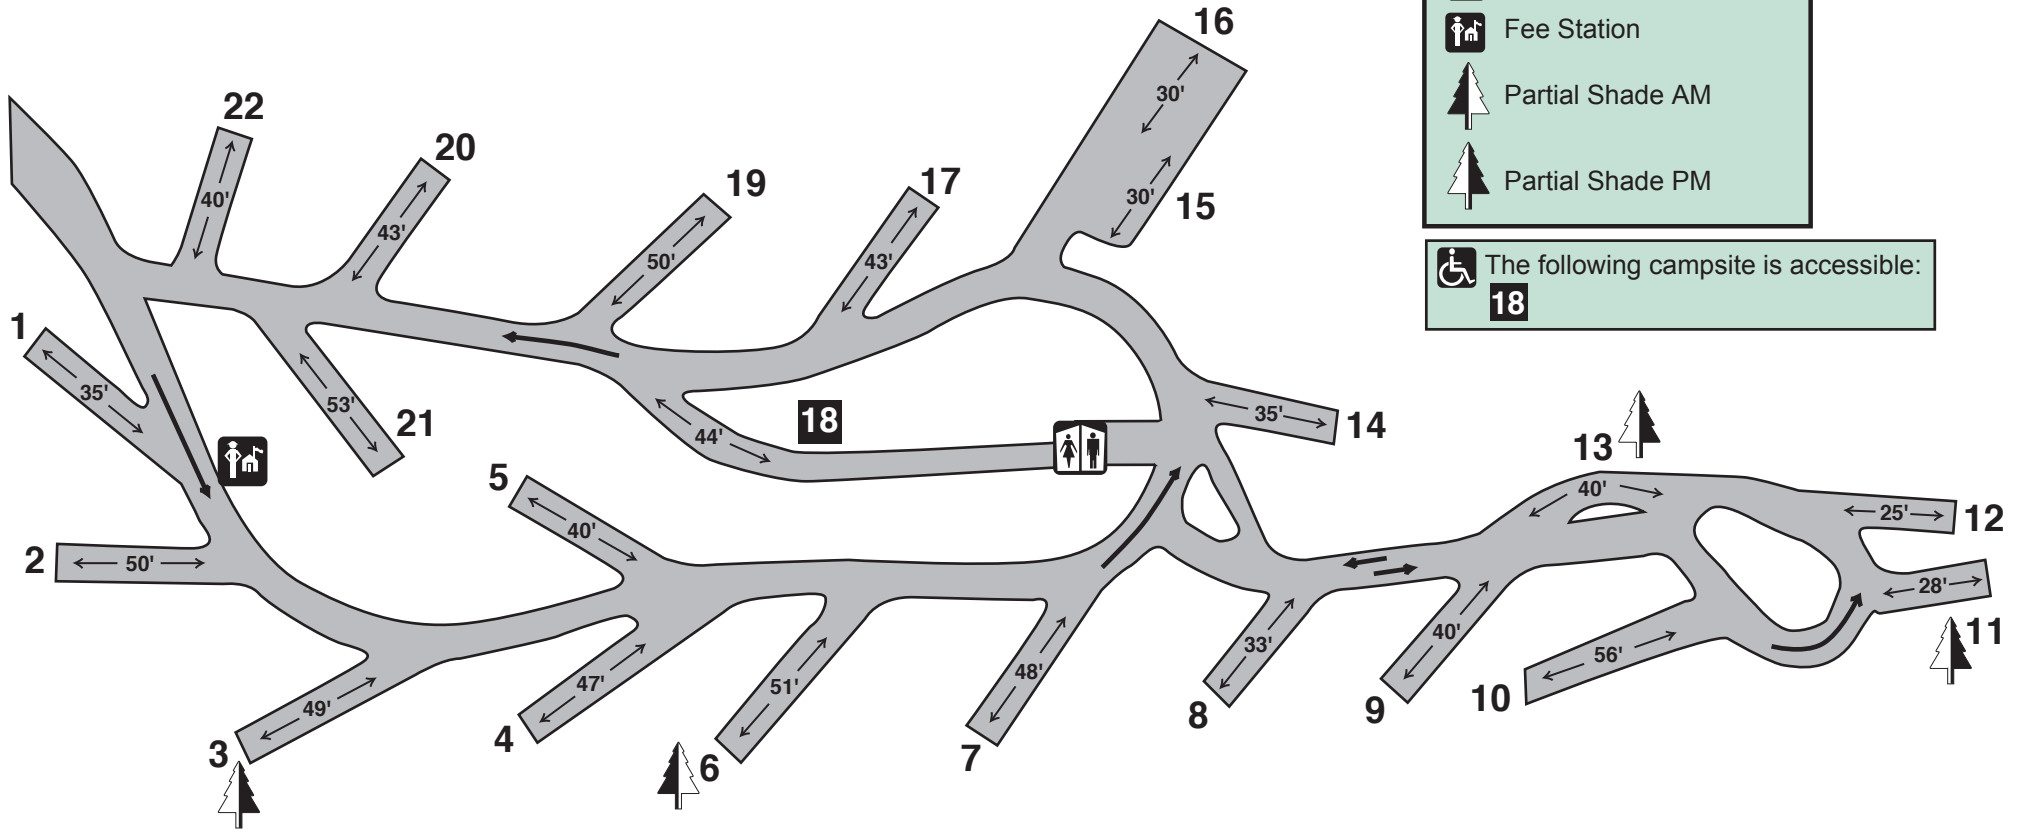

Arkansas Headwaters Recreation Area

Hecla Junction Campground

LEGEND

- Restrooms
- Fee Station
- Partial Shade AM
- Partial Shade PM

The following campsite is accessible:
18

Arkansas River